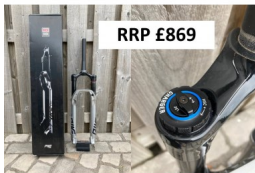

## Buzz Cycles special 'RockShox Pike Ultimates' RC2 27.5 boost 140mm

The RockShox Pike Ultimate is equipped with the completely re-tuned Charger™ 2.1 damper that allows the fork to ride higher in travel on compression while keeping the tires planted to the ground on rebound for unmatched control. To improve overall fork performance, we've included new SKF wiper seals, SKF damper cartridge seals, and Maxima Plush fluid to reduce friction. New Charger™ 2 RC2 damper options and a new Signature Silver colorway all add up to the best performing trail fork on the market.

### RockShox Pike Ultimate RC2 27.5" Debon Air Tapered Boost

The RockShox Pike Ultimate is equipped with the completely re-tuned Charger™ 2.1 damper that allows the fork to ride higher in travel on compression while keeping the tires planted to the ground on rebound for unmatched control. To improve overall fork performance, we've included new SKF wiper seals, SKF damper cartridge seals, and Maxima Plush fluid to reduce friction.

### **Material**

- **Steerer:** Aluminum
- **Crown:** Forged, hollow 7050 Aluminum
- **Upper Tubes:** Tapered Straight Wall Aluminum
- **Lowers:** Magnesium